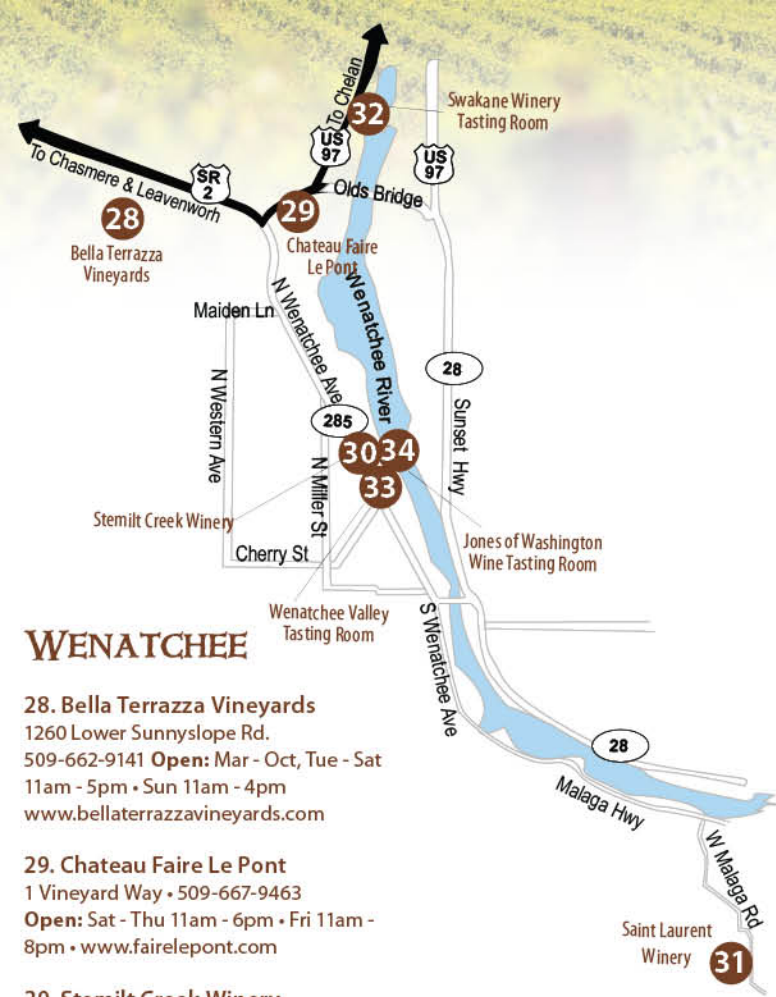

WENATCHEE

28. Bella Terrazza Vineyards
1260 Lower Sunnyslope Rd.
509-662-9141 **Open:** Mar - Oct, Tue - Sat
11am - 5pm • Sun 11am - 4pm
www.bellaterrazzavineyards.com

29. Chateau Faire Le Pont
1 Vineyard Way • 509-667-9463
Open: Sat - Thu 11am - 6pm • Fri 11am - 8pm • www.fairelepont.com

30. Stemilt Creek Winery
110 N. Wenatchee Ave. • 509-665-3485
Open: Mon - Sat 11am - 6pm
www.stemiltcreekwinery.com

31. Saint Laurent Winery
4147 Hamlin Rd. • 509-888-9463
Open: Fri - Sat 11am - 6pm • Thu & Sun
12 - 5pm • www.saintlaurent.net

32. Swakane Winery Tasting Room
7980 State Hwy 97A • 509-881-5022
Open: June - Aug 11am - 5pm
www.swakanewinery.com

33. Wenatchee Valley Tasting Room & Visitor Center • 5 S. Wenatchee Av.
800-572-7753 **Open:** Summer 10am - 6pm • Winter 10am - 5pm
www.wenatcheevalley.org

34. Jones of Washington Wine Tasting Room • Pybus Market 3 N. Worthen
509-787-3537 **Open:** May of 2013
www.jonesofwashington.com