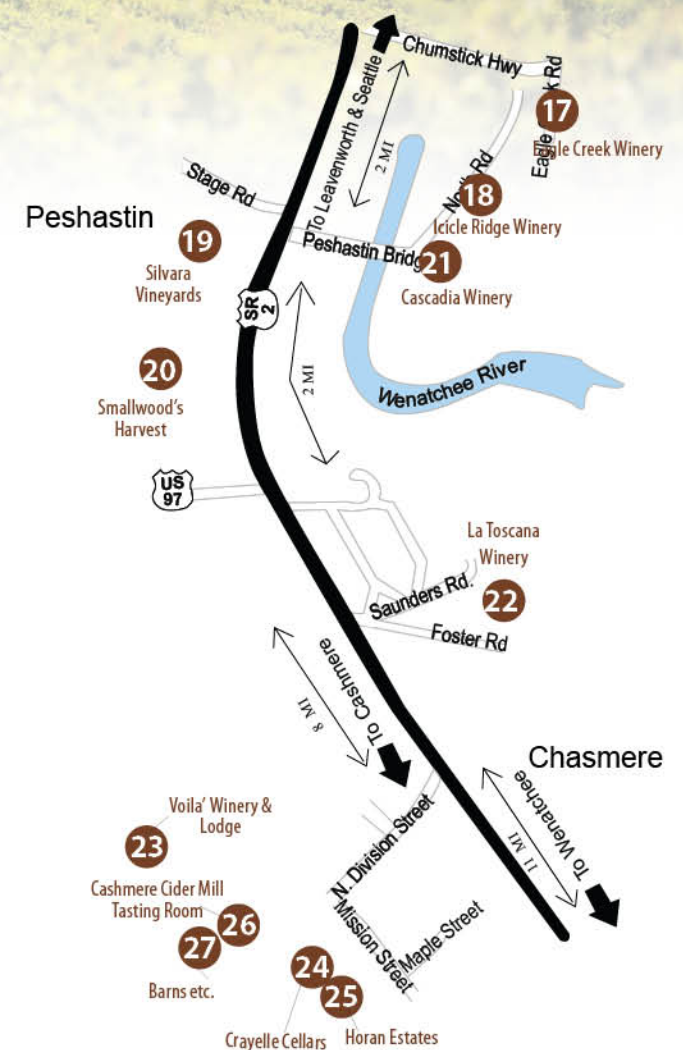

22. La Toscana Winery

9020 Foster Rd • 509-548-5448
Open: By appointment only
www.latoscanawinery.com